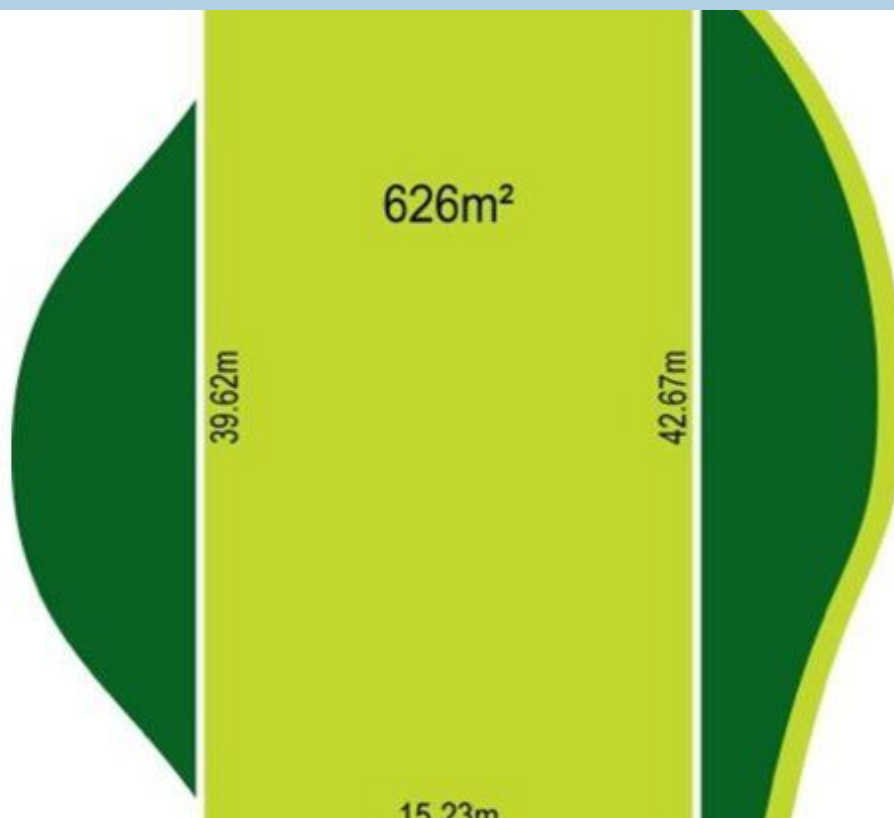

CLARKE NATIONAL
REALTY

- EST. 1953 -

35 Vega Street REVESBY, NSW

Sold By James Clarke - 0408 443 865

James Clarke

0408 443 865